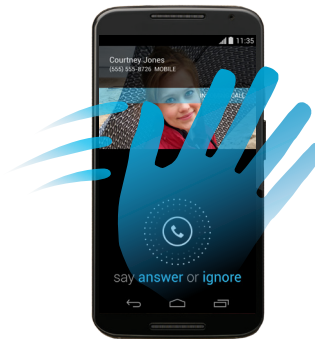

Moto Actions

- Respond to Moto X without touching the screen
- Just wave your hand to silence an incoming call or snooze an alarm
- Check out the demo in the settings of the Moto app

Dive Deeper into Moto X

Scan this QR code for Moto X videos and additional training, or visit:
<http://www.motorolainiders.com/us/en/verizon>

Accessories

Motorola Power Pack Micro

- 1500mAh Portable Battery for Smartphones
- Use the built-in Motorola Keylink™ to find your phone or keys if they ever get lost

¹Exposure of leather back to water is not recommended.

²All battery life claims are approximate and based on an average mixed use profile that includes both usage and standby time. Actual battery performance will vary and depends on many factors including signal strength, network configuration, age of battery, operating temperature, features selected, device settings, and voice, data, and other application usage patterns.

³Download on Google Play™.