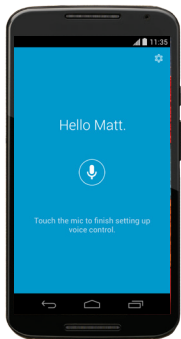

Sell It in 60 Seconds

Say	Show
Brilliant 5.2" 1080p HD display.	Watch a 1080p HD video while still fitting comfortably in one hand.
Made with authentic materials.	Curved metal frame; turn over to show the real bamboo.
Thousands of ways to personalize with Moto Maker.	Start by selecting your phone back from 17 colors, 4 types of wood or 4 different leathers. Then choose from 10 metal accent colors and laser etch a name or message on the back.
Runs a pure Android experience and features a quad-core processor.	Scroll through web pages and open different apps faster than their old phone.
13MP camera that's easy to use.	Twist your wrist twice to launch the camera, then tap anywhere on the screen to take a picture.
Moto X is designed to last a full day on a single charge.	Optional turbo-charger; within 15 minutes, it gives your customer up to 8 additional hours of battery.²

New Motorola Experiences

Moto Voice

- Create a custom launch phrase, like "OK Moto X" or "Wake up buddy"
- Then ask questions, post a status to Facebook, or play a YouTube™ video
- Check out the tutorial in the settings of the Moto app